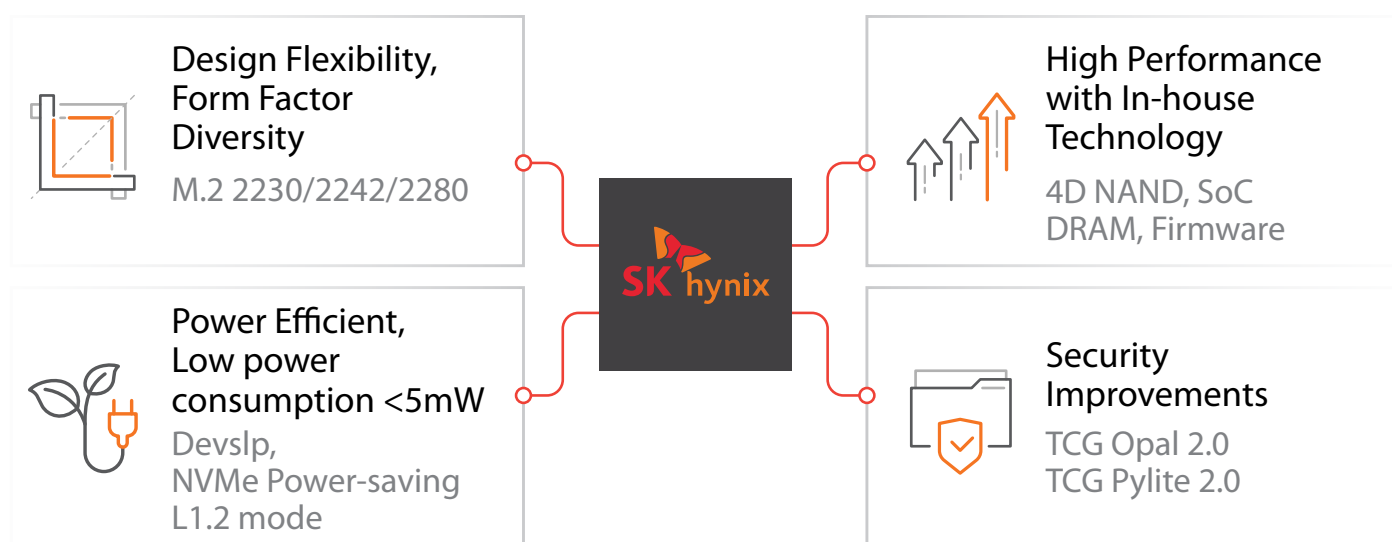

Client SSD

Clear graphics and real-time data processing without latency for the ultimate entertainment-at-home

A culmination of SK hynix's latest technologies, our client SSDs deliver sophisticated and clear images and lag-free data processing for various home entertainment content in PCs. The complete portfolio includes interface options from SATA to PCIe NVMe and small form factors optimal for client computing environments.

Features