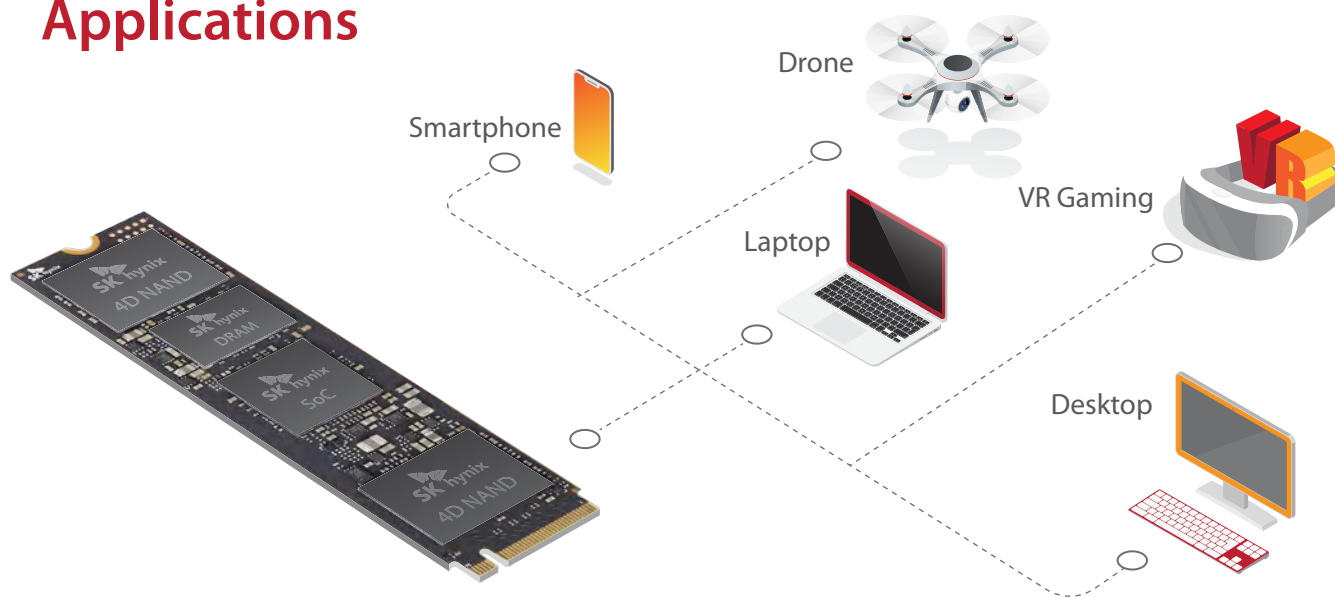

Client SSD

Clear graphics and real-time data processing without latency for the ultimate entertainment-at-home

A culmination of SK hynix's latest technologies, our client SSDs deliver sophisticated and clear images and lag-free data processing for various home entertainment content in PCs. The complete portfolio includes interface options from SATA to PCIe NVMe and small form factors optimal for client computing environments.

Features

Applications

Client SSD: Clear graphics and real-time data processing without latency for the ultimate entertainment-at-home

<http://product.skhynix.com>

www.linkedin.com/company/sk-hynix

© 2020 SK hynix Inc. All rights reserved.